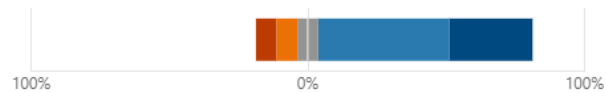

[Post scores](#)

 [Open in Excel](#) ...

1. Do you support the principle of Birch Hill Primary School becoming an Academy? (0 point)

[More Details](#)

[Insights](#)

● Yes 33
● No 7

2. On a scale of 1-5, how supportive are you of Birch Hill Primary School becoming an Academy? (0 point)

[More Details](#)

■ 1. Strongly Disagree ■ 2. Disagree ■ 3. Neither disagree or agree ■ 4. Agree ■ 5. Strongly agree

Select one response

3. Do you support the Governors decision to join Maiden Erlegh Trust? (0 point)